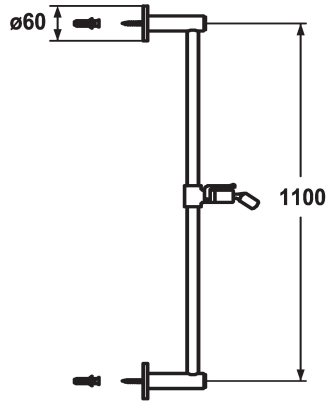

## KWC FIT Sliding wall bar style

Modell-Linie: **SHOWERCULTURE** | 26.000.503.000  
Showers | Complementary parts showers

### KWC-No.

**122529**  
chromeline, L 612

**122530**  
chromeline, L 1100

### Measure Lenght

L 612

L 1100

\* KWC Sliding wall bar FIT style  
- "The original"  
\* Made of brass  
\* KWC ball joint bracket, elevation adjustment lockable

\* Tube diameter 18 mm  
\* The sliding wall bar can be shortened to any individual length as required

### Technical Data

Diameter
Color code
Faucet_typ
Measure Lenght
Measure Lenght
material

D60
chromeline
Sliding wall bar
L 43 5/16"
L 1100
Brass