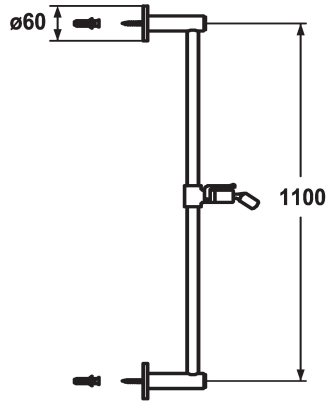

KWC FIT Sliding wall bar style

Modell-Linie: **SHOWERCULTURE | 26.000.503.000**
Showers | Complementary parts showers

KWC-No.

122529
chromeline, L 612

122530
chromeline, L 1100

Measure Lenght

L 612

L 1100

* KWC Sliding wall bar FIT style
- "The original"
* Made of brass
* KWC ball joint bracket, elevation adjustment lockable

* Tube diameter 18 mm
* The sliding wall bar can be shortened to any individual length as required

Technical Data

Diameter
Color code
Faucet_typ
Measure Lenght
Measure Lenght
material

D60
chromeline
Sliding wall bar
L 43 5/16"
L 1100
Brass