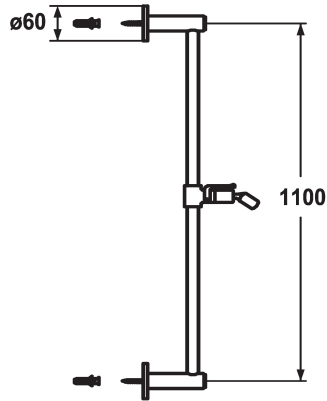

## KWC FIT Sliding wall bar style

Modell-Linie: **SHOWERCULTURE | 26.000.503.000**  
Showers | Complementary parts showers

### KWC-No.

**122529**  
chromeline, L 612

**122530**  
chromeline, L 1100

### Measure\_L

L 612

L 1100

\* KWC Sliding wall bar FIT style  
- "The original"  
\* Made of brass  
\* KWC ball joint bracket, elevation adjustment lockable

\* Tube diameter 18 mm  
\* The sliding wall bar can be shortened to any individual length as required

### Technical Data

Diameter
Color code
Faucet_typ
Measure Lenght
Measure_L
material

D60
chrome
Sliding wall bar
L 43 5/16"
L 1100
Brass