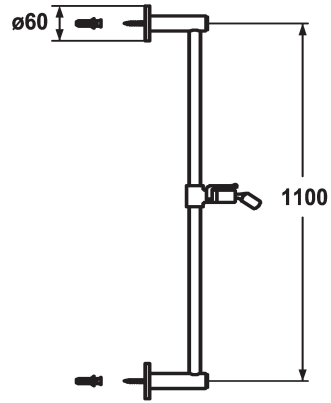

KWC FIT Sliding wall bar style

Modell-Linie: SHOWERCULTURE | 26.000.503.000

KWC-No.

122529
chromeline, L 612

122530
chromeline, L 1100

Measure_L

L612

L1100

* KWC Sliding wall bar FIT style
- "The original"
* Made of brass
* KWC ball joint bracket, elevation adjustment lockable

* Tube diameter 18 mm
* The sliding wall bar can be shortened to any individual length as required

Technické údaje

ATT-KWC-DURCHMESSER

D60

ATT-KWC-FARBCODE

chromeline

Faucet_typ

Duschgleitstange

Measure_L_USA