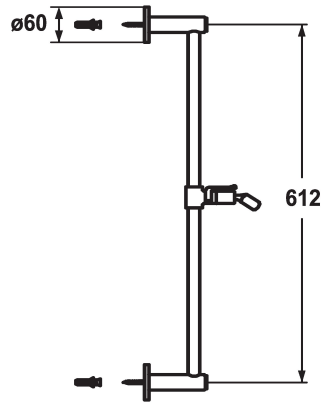

KWC FIT Sliding wall bar style

Modell-Linie: SHOWERCULTURE | 26.000.502.000

KWC-No.

122529
chromeline, L 612

122530
chromeline, L 1100

Measure_L

L612

L1100

* KWC Sliding wall bar FIT style
- "The original"
* Made of brass
* KWC ball joint bracket, elevation adjustment lockable

* Tube diameter 18 mm
* The sliding wall bar can be shortened to any individual length as required

Technical Data

Diameter

D60

ATT-KWC-FARBCODE

chromeline

Faucet_typ

Duschgleitstange

Measure_L_USA

L612-I

Measure_L

L612

Material

Mässing