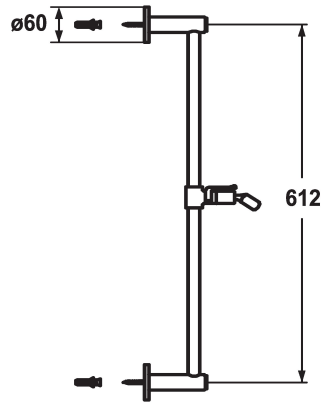

## KWC FIT Sliding wall bar style

Modell-Linie: **SHOWERCULTURE | 26.000.502.000**  
Showers | Complementary parts showers

### KWC-No.

**122529**  
chromeline, L 612

**122530**  
chromeline, L 1100

### Measure Lenght

L 612

L 1100

\* KWC Sliding wall bar FIT style  
- "The original"  
\* Made of brass  
\* KWC ball joint bracket, elevation adjustment lockable

\* Tube diameter 18 mm  
\* The sliding wall bar can be shortened to any individual length as required

### Technical Data

Diameter
Color code
Faucet_typ
Measure Lenght
Measure Lenght
material

D60
chromeline
Sliding wall bar
L 24 1/8"
L 612
Brass