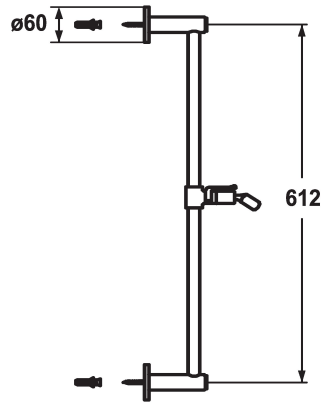

KWC FIT Sliding wall bar style

Modell-Linie: **SHOWERCULTURE | 26.000.502.000**
Showers | Complementary parts showers

KWC-No.

122529
chromeline, L 612

122530
chromeline, L 1100

Measure Lenght

L 612

L 1100

* KWC Sliding wall bar FIT style
- "The original"
* Made of brass
* KWC ball joint bracket, elevation adjustment lockable

* Tube diameter 18 mm
* The sliding wall bar can be shortened to any individual length as required

Technical Data

Diameter
Color code
Faucet_typ
Measure Lenght
Measure Lenght
material

D60
chromeline
Sliding wall bar
L 24 1/8"
L 612
Brass