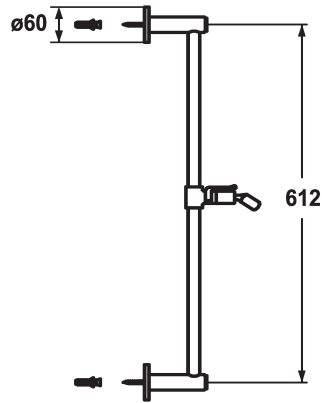

## KWC FIT Sliding wall bar style

Modell-Linie: **SHOWERCULTURE | 26.000.502.000**  
Showers | Complementary parts showers

### KWC-No.

**122529**  
chromeline, L 612

**122530**  
chromeline, L 1100

### Measure\_L

L 612

L 1100

\* KWC Sliding wall bar FIT style  
- "The original"  
\* Made of brass  
\* KWC ball joint bracket, elevation adjustment lockable

\* Tube diameter 18 mm  
\* The sliding wall bar can be shortened to any individual length as required

### Technical Data

Diameter
Color code
Faucet_typ
Measure Lenght
Measure_L
material

D60
chrome
Sliding wall bar
L 24 1/8"
L 612
Brass