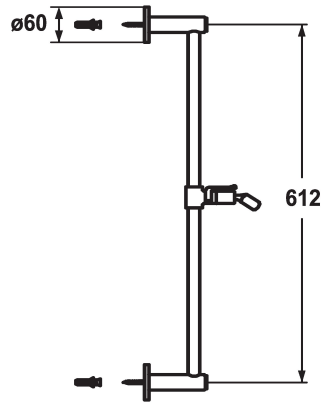

KWC FIT Sliding wall bar style

Modell-Linie: SHOWERCULTURE | 26.000.502.000

KWC-No.

122529
chromeline, L 612

122530
chromeline, L 1100

Measure_L

L612

L1100

* KWC Sliding wall bar FIT style
- "The original"
* Made of brass
* KWC ball joint bracket, elevation adjustment lockable

* Tube diameter 18 mm
* The sliding wall bar can be shortened to any individual length as required

Technické údaje

ATT-KWC-DURCHMESSER

D60

ATT-KWC-FARBCODE

chromeline

Faucet_typ

Duschgleitstange

Measure_L_USA

L612-I

Measure_L

L612

Materiál

mosaz