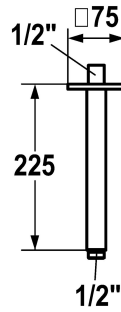

KWC SHOWERCULTURE

Shower arm

Modell-Linie: SHOWERCULTURE | 26.000.824.000

Duschar | Duschar

KWC-No.

122524

chromeline, L 225

122526

chromeline, L 325

* Shower arm
- with escutcheon

- suitable for all KWC shower heads
* Connecting thread 1/2"

Technical Data

| |
|-------------------|
| Diameter |
| ATT-KWC-FARBCODE |
| Installation_type |
| Faucet_typ |
| Measure_L |
| Material |

| |
|---------------|
| 75x75 |
| chromeline |
| Deckenmontage |
| Brausenarm |
| L225 |
| Mässing |