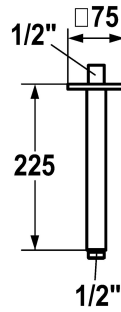

KWC SHOWERCULTURE

Shower arm

Modell-Linie: SHOWERCULTURE | 26.000.824.000

Showers | Shower arms

KWC-No.

122524

chromeline, L 225

122526

chromeline, L 325

* Shower arm
- with escutcheon

- suitable for all KWC shower heads
* Connecting thread 1/2"

Technical Data

Diameter	75 x 75
Color code	chromeline
Installation type	Ceiling mounted
Faucet_typ	Shower arm
Measure Lenght	L 225
material	Brass

Diameter	75 x 75
Color code	chromeline
Installation type	Ceiling mounted
Faucet_typ	Shower arm
Measure Lenght	L 225
material	Brass