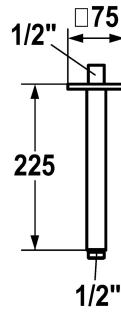

KWC SHOWERCULTURE

Shower arm

Modell-Linie: SHOWERCULTURE | 26.000.824.000

Showers | Shower arms

KWC-No.

122524

chromeline, L 225

122526

chromeline, L 325

* Shower arm
- with escutcheon

- suitable for all KWC shower heads
* Connecting thread 1/2"

Technical Data

Diameter
Color_code
Installation_type
Faucet_typ
Measure_L
material

75 x 75
chrome
Ceiling mounted
Shower arm
L 225
Brass