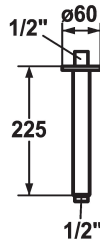

KWC SHOWERCULTURE

Shower arm

Modell-Linie: SHOWERCULTURE | 26.000.821.000

Duschar | Duschar

KWC-No.

122523
chromeline, L 225

122525
chromeline, L 325

* Shower arm
- with escutcheon

Measure_L

L225

L325

- suitable for all KWC shower heads
* Connecting thread 1/2"

Technical Data

Diameter
ATT-KWC-FARBCODE
Installation_type
Faucet_typ
Measure_L
Material

D60
chromeline
Deckenmontage
Brausenarm
L225
Mässing