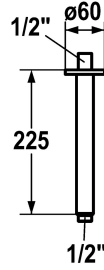

KWC SHOWERCULTURE

Shower arm

Modell-Linie: SHOWERCULTURE | 26.000.821.000

Showers | Shower arms

KWC-No.

122523
chromeline, L 225

122525
chromeline, L 325

Measure Lenght

L 225

L 325

* Shower arm
- with escutcheon

- suitable for all KWC shower heads
* Connecting thread 1/2"

Technical Data

Diameter
Color code
Installation type
Faucet_typ
Measure Lenght
material

D60
chromeline
Ceiling mounted
Shower arm
L 225
Brass