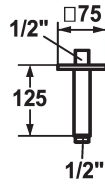

KWC SHOWERCULTURE Shower arm

Modell-Linie: SHOWERCULTURE | 26.000.823.000
Duschar | Duschar

KWC-No.

122522
chromeline, L 125

125554
matt black, L 125

125555
brushed steel, L 125

matt black

brushed steel

* Shower arm
- with escutcheon

- suitable for all KWC shower heads
* Connecting thread 1/2"

Technical Data

Diameter	75x75
ATT-KWC-FARBCODE	chromeline
Installation_type	Deckenmontage
Faucet_typ	Brausenarm
Measure_L	L125
Material	Mässing

Diameter	75x75
ATT-KWC-FARBCODE	chromeline
Installation_type	Deckenmontage
Faucet_typ	Brausenarm
Measure_L	L125
Material	Mässing

NEW