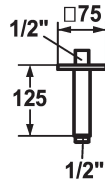

KWC SHOWERCULTURE

Shower arm

Modell-Linie: SHOWERCULTURE | 26.000.823.000

Showers | Shower arms

KWC-No.

122522
chromeline, L 125

125554
matt black, L 125

125555
brushed steel, L 125

matt black

brushed steel

* Shower arm
- with escutcheon

- suitable for all KWC shower heads
* Connecting thread 1/2"

Technical Data

Diameter	75 x 75
Color code	chromeline
Installation type	Ceiling mounted
Faucet_typ	Shower arm
Measure Lenght	L 125
material	Brass

75 x 75
chromeline
Ceiling mounted
Shower arm
L 125
Brass

NEW