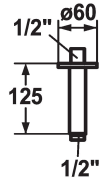

KWC SHOWERCULTURE

Shower arm

Modell-Linie: SHOWERCULTURE | 26.000.820.000

Showers | Shower arms

KWC-No.

122521
chromeline, L 125

125552
matt black, L 125

125553
brushed steel, L 125

Color code

chromeline

matt black

brushed steel

* Shower arm
- with escutcheon

- suitable for all KWC shower heads
* Connecting thread 1/2"

Technical Data

Diameter

D125

Color code

chromeline

Faucet_typ

Shower arm

Measure Lenght

L 125

material