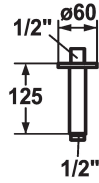

KWC SHOWERCULTURE

Shower arm

Modell-Linie: **SHOWERCULTURE** | 26.000.820.000

Showers | Shower arms

KWC-No.

122521
chromeline, L 125

125552
matt black, L 125

125553
brushed steel, L 125

Color code

chromeline

matt black

brushed steel

* Shower arm
- with escutcheon

- suitable for all KWC shower heads
* Connecting thread 1/2"

Technical Data

Diameter

D125

Color code

chromeline

Faucet_typ

Shower arm

Measure Lenght

L 125

material