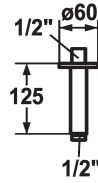

#### KWC-No.

**122521**  
chromeline, L 125

**125552**  
matt black, L 125

**125553**  
brushed steel, L 125

#### Color code

chrome

matt black

brushed steel

\* Shower arm  
- with escutcheon

- suitable for all KWC shower heads  
\* Connecting thread 1/2"

#### Technical Data

Diameter

D125

Color code

chrome

Faucet\_typ

Shower arm

Measure\_L