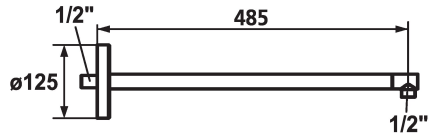

KWC SHOWERCULTURE

Shower arm

Modell-Linie: SHOWERCULTURE | 26.000.812.000

Duschar | Duschar

KWC-No.

122520

chromeline, L 485

* Shower arm
- with escutcheon

- suitable for all KWC shower heads
* Connecting thread 1/2"

Technical Data

Diameter

D125

ATT-KWC-FARBCODE

chromeline

Faucet_typ

Brausenarm

Measure_L

L485

Material

Mässing