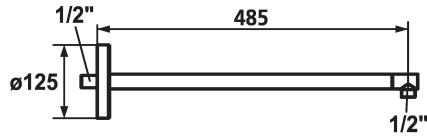

#### KWC-No.

**122520**

chromeline, L 485

\* Shower arm  
- with escutcheon

- suitable for all KWC shower heads  
\* Connecting thread 1/2"

#### Tekniset tiedot

Halkaisija

D125

ATT-KWC-FARBCODE

chromeline

Faucet\_typ

Brausenarm

Measure\_L