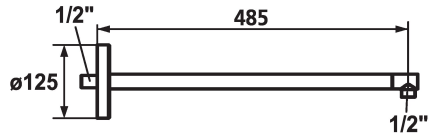

KWC SHOWERCULTURE

Shower arm

Modell-Linie: SHOWERCULTURE | 26.000.812.000

Showers | Shower arms

KWC-No.

122520

chromeline, L 485

* Shower arm
- with escutcheon

- suitable for all KWC shower heads
* Connecting thread 1/2"

Technical Data

Diameter

D125

Color code

chromeline

Faucet_typ

Shower arm

Measure Lenght

L 485

material

Brass