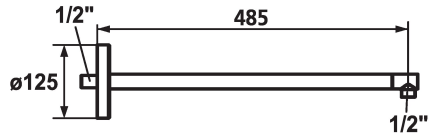

KWC SHOWERCULTURE

Shower arm

Modell-Linie: SHOWERCULTURE | 26.000.812.000

Showers | Shower arms

KWC-No.

122520

chromeline, L 485

* Shower arm
- with escutcheon

- suitable for all KWC shower heads
* Connecting thread 1/2"

Technical Data

Diameter
Color code
Faucet_typ
Measure Lenght
material

D125
chromeline
Shower arm
L 485
Brass