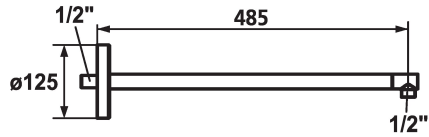

#### KWC-No.

**122520**

chromeline, L 485

\* Shower arm  
- with escutcheon

- suitable for all KWC shower heads  
\* Connecting thread 1/2"

#### Technical Data

Diameter
Color code
Faucet_typ
Measure_L
material

D125
chrome
Shower arm
L 485
Brass