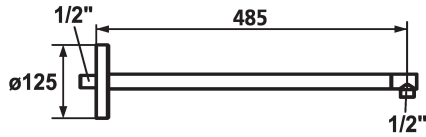

#### KWC-No.

**122520**

chromeline, L 485

\* Shower arm  
- with escutcheon

- suitable for all KWC shower heads  
\* Connecting thread 1/2"

#### Technical Data

Diameter

D125

Color code

chrome

Faucet\_typ

Shower arm

Measure\_L