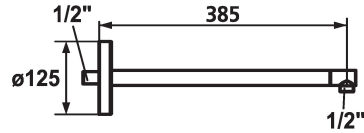

#### KWC-No.

**122519**

chromeline, L 385

\* Shower arm  
- with escutcheon

- suitable for all KWC shower heads  
\* Connecting thread 1/2"

#### Technical Data

Diameter

D125

Color code

chromeline

Faucet\_typ

Shower arm

Measure Lenght