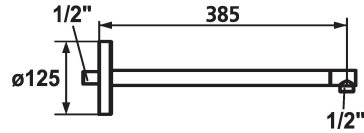

KWC SHOWERCULTURE

Shower arm

Modell-Linie: SHOWERCULTURE | 26.000.811.000

Showers | Shower arms

KWC-No.

122519

chromeline, L 385

* Shower arm
- with escutcheon

- suitable for all KWC shower heads
* Connecting thread 1/2"

Technical Data

Diameter

D125

Color code

chromeline

Faucet_typ

Shower arm

Measure Lenght

L 385

material

Brass