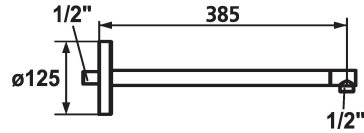

#### KWC-No.

**122519**

chromeline, L 385

\* Shower arm  
- with escutcheon

- suitable for all KWC shower heads  
\* Connecting thread 1/2"

#### Technical Data

Diameter
Color code
Faucet_typ
Measure_L
material

D125
chrome
Shower arm
L 385
Brass