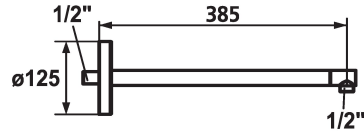

KWC SHOWERCULTURE

Shower arm

Modell-Linie: SHOWERCULTURE | 26.000.811.000

Showers | Shower arms

KWC-No.

122519

chromeline, L 385

* Shower arm
- with escutcheon

- suitable for all KWC shower heads
* Connecting thread 1/2"

Technical Data

Diameter

D125

Color code

chrome

Faucet_typ

Shower arm

Measure_L

L 385

material

Brass