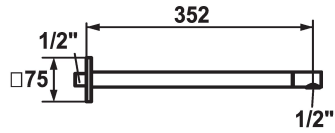

## KWC SHOWERCULTURE Shower arm

Modell-Linie: SHOWERCULTURE | 26.000.813.000  
Duschar | Duschar

### KWC-No.

**122518**  
chromeline, L 352

\* Shower arm  
- with escutcheon

- suitable for all KWC shower heads (since 2019)  
\* Connecting thread 1/2"

### Technical Data

Diameter
ATT-KWC-FARBCODE
Faucet_typ
Measure_L
Material

75x75
chromeline
Brausenarm
L352
Mässing