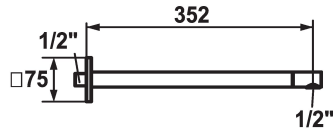

KWC SHOWERCULTURE

Shower arm

Modell-Linie: SHOWERCULTURE | 26.000.813.000

Showers | Shower arms

KWC-No.

122518

chromeline, L 352

* Shower arm
- with escutcheon

- suitable for all KWC shower heads (since 2019)
* Connecting thread 1/2"

Technical Data

Diameter
Color code
Faucet_typ
Measure Lenght
material

75 x 75
chromeline
Shower arm
L 352
Brass