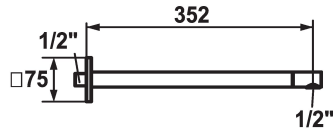

KWC SHOWERCULTURE

Shower arm

Modell-Linie: SHOWERCULTURE | 26.000.813.000

Showers | Shower arms

KWC-No.

122518

chromeline, L 352

* Shower arm
- with escutcheon

- suitable for all KWC shower heads (since 2019)
* Connecting thread 1/2"

Technical Data

Diameter
Color code
Faucet_typ
Measure_L
material

75 x 75
chrome
Shower arm
L 352
Brass