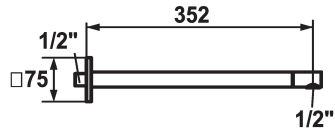

#### KWC-No.

**122518**

chromeline, L 352

\* Shower arm  
- with escutcheon

- suitable for all KWC shower heads (since 2019)  
\* Connecting thread 1/2"

#### Technical Data

Diameter
Color code
Faucet_typ
Measure_L
material

75 x 75
chrome
Shower arm
L 352
Brass