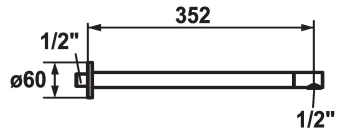

KWC SHOWERCULTURE

Shower arm

Modell-Linie: SHOWERCULTURE | 26.000.810.000

Duschar | Duschar

KWC-No.

122517

chromeline, L 352

* Shower arm
- with escutcheon

- suitable for all KWC shower heads (since 2019)
* Connecting thread 1/2"

Technical Data

Diameter
ATT-KWC-FARBCODE
Faucet_typ
Measure_L
Material

D60
chromeline
Brausenarm
L352
Mässing