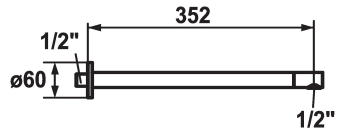

#### KWC-No.

**122517**

chromeline, L 352

\* Shower arm  
- with escutcheon

- suitable for all KWC shower heads (since 2019)  
\* Connecting thread 1/2"

#### Technical Data

Diameter
Color code
Faucet_typ
Measure Lenght
material

D60
chromeline
Shower arm
L 352
Brass