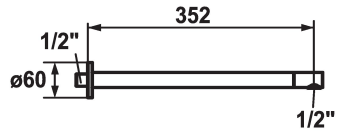

KWC SHOWERCULTURE

Shower arm

Modell-Linie: SHOWERCULTURE | 26.000.810.000

Showers | Shower arms

KWC-No.

122517

chromeline, L 352

* Shower arm
- with escutcheon

- suitable for all KWC shower heads (since 2019)
* Connecting thread 1/2"

Technical Data

Diameter
Color code
Faucet_typ
Measure Lenght
material

D60
chromeline
Shower arm
L 352
Brass