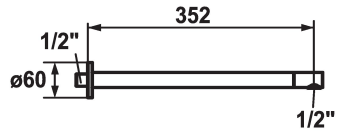

#### KWC-No.

**122517**

chromeline, L 352

\* Shower arm  
- with escutcheon

- suitable for all KWC shower heads (since 2019)  
\* Connecting thread 1/2"

#### Technical Data

Diameter
Color code
Faucet_typ
Measure_L
material

D60
chrome
Shower arm
L 352
Brass