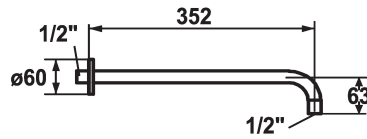

#### KWC-No.

**122514**  
chromeline, L 352

**125181**  
matt black, L 352

**125182**  
brushed steel, L 352

#### Color code

chromeline

matt black

brushed steel

\* Shower arm  
- with escutcheon

- suitable for all KWC shower heads (since 2019)  
\* Connecting thread 1/2"

#### Technical Data

Diameter

D60

Color code

chromeline

Faucet\_typ

Shower arm

Measure Lenght