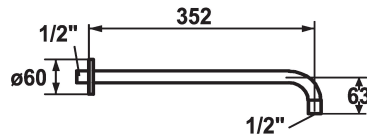

KWC SHOWERCULTURE

Shower arm

Modell-Linie: **SHOWERCULTURE** | 26.000.800.000

Showers | Shower arms

KWC-No.

122514
chromeline, L 352

125181
matt black, L 352

125182
brushed steel, L 352

Color code

chromeline

matt black

brushed steel

* Shower arm
- with escutcheon

- suitable for all KWC shower heads (since 2019)
* Connecting thread 1/2"

Technical Data

Diameter
Color code
Faucet_typ
Measure Lenght
material

D60
chromeline
Shower arm
L 352
Brass