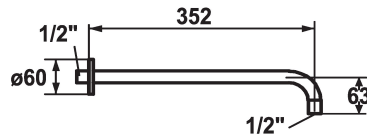

KWC SHOWERCULTURE

Shower arm

Modell-Linie: SHOWERCULTURE | 26.000.800.000

Showers | Shower arms

KWC-No.

122514
chromeline, L 352

125181
matt black, L 352

125182
brushed steel, L 352

Color code

chrome

matt black

brushed steel

* Shower arm
- with escutcheon

- suitable for all KWC shower heads (since 2019)
* Connecting thread 1/2"

Technical Data

Diameter
Color code
Faucet_typ
Measure_L
material

D60
chrome
Shower arm
L 352
Brass