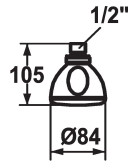

KWC FIT Shower head mono

Modell-Linie: **SHOWERCULTURE** | 26.000.221.000
Duschar | Sprchové hlavice

KWC-No.

122502
chromeline

- * Shower head KWC FIT mono
- * Made of plastic
- * With ball joint
- * Cleaning-friendly faceplate

- * Connecting thread 1/2"
- * To be ordered separately:
- Bracket

Technical Data

A_Spout_Spray

12 l/min (3 bar)

Diameter

D84

ATT-KWC-FARBCODE

chromeline