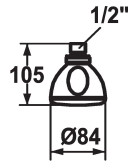

## KWC FIT Shower head mono

Modell-Linie: **SHOWERCULTURE | 26.000.221.000**  
Armatura natryskowa | Głowice natryskowe

### KWC-No.

**122502**  
chromeline

- \* Shower head KWC FIT mono
- \* Made of plastic
- \* With ball joint
- \* Cleaning-friendly faceplate

- \* Connecting thread 1/2"
- \* To be ordered separately:  
- Bracket

### Dane techniczne

A\_Spout\_Spray

12 l/min (3 bar)

średnicy

D84

ATT-KWC-FARBCODE

chromeline

Faucet\_typ