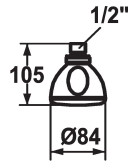

KWC FIT Shower head mono

Modell-Linie: **SHOWERCULTURE | 26.000.221.000**
Suihkut ja suihkupaneelit | Suihkupäät

KWC-No.

122502
chromeline

- * Shower head KWC FIT mono
- * Made of plastic
- * With ball joint
- * Cleaning-friendly faceplate

- * Connecting thread 1/2"
- * To be ordered separately:
- Bracket

Tekniset tiedot

A_Spout_Spray

12 l/min (3 bar)

Halkaisija

D84

Värikoodi

chromeline