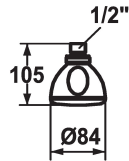

## KWC FIT Shower head mono

Modell-Linie: **SHOWERCULTURE** | 26.000.221.000  
Showers | Shower heads

### KWC-No.

**122502**  
chromeline

- \* Shower head KWC FIT mono
- \* Made of plastic
- \* With ball joint
- \* Cleaning-friendly faceplate

- \* Connecting thread 1/2"
- \* To be ordered separately:  
- Bracket

### Technical Data

Flow rate	12 l/min (3 bar)
Diameter	D84
Color code	chromeline
Faucet_typ	Shower head
Acoustic group	I
Energy label	C
material	Plastic

Flow rate	12 l/min (3 bar)
Diameter	D84
Color code	chromeline
Faucet_typ	Shower head
Acoustic group	I
Energy label	C
material	Plastic