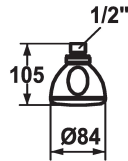

KWC FIT Shower head mono

Modell-Linie: **SHOWERCULTURE** | 26.000.221.000
Showers | Shower heads

KWC-No.

122502
chromeline

- * Shower head KWC FIT mono
- * Made of plastic
- * With ball joint
- * Cleaning-friendly faceplate

- * Connecting thread 1/2"
- * To be ordered separately:
 - Bracket

Technical Data

Flow rate	12 l/min (3 bar)
Diameter	D84
Color code	chromeline
Faucet_typ	Shower head
Acoustic group	I
Energy label	C
material	Plastic

Flow rate	12 l/min (3 bar)
Diameter	D84
Color code	chromeline
Faucet_typ	Shower head
Acoustic group	I
Energy label	C
material	Plastic