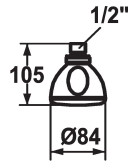

## KWC FIT Shower head mono

Modell-Linie: **SHOWERCULTURE** | 26.000.221.000  
Showers | Shower heads

### KWC-No.

**122502**  
chromeline

- \* Shower head KWC FIT mono
- \* Made of plastic
- \* With ball joint
- \* Cleaning-friendly faceplate

- \* Connecting thread 1/2"
- \* To be ordered separately:  
- Bracket

### Technical Data

Flow rate	12 l/min (3 bar)
Diameter	D84
Color_code	chrome
Faucet_typ	Shower head
G_Acoustic group	I
Energy Label	C
material	Plastic

Flow rate	12 l/min (3 bar)
Diameter	D84
Color_code	chrome
Faucet_typ	Shower head
G_Acoustic group	I
Energy Label	C
material	Plastic