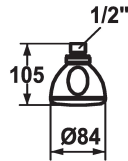

KWC FIT Shower head mono

Modell-Linie: **SHOWERCULTURE | 26.000.221.000**
Sprchové armatury | Sprchové hlavice

KWC-No.

122502
chromeline

- * Shower head KWC FIT mono
- * Made of plastic
- * With ball joint
- * Cleaning-friendly faceplate

- * Connecting thread 1/2"
- * To be ordered separately:
- Bracket

Technické údaje

A_Spout_Spray

12 l/min (3 bar)

ATT-KWC-DURCHMESSER

D84

ATT-KWC-FARBCODE

chromeline