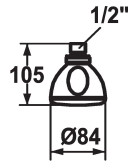

KWC FIT Shower head mono

Modell-Linie: SHOWERCULTURE | 26.000.221.000
Showers | Shower heads

KWC-No.

122502
chromeline

- * Shower head KWC FIT mono
- * Made of plastic
- * With ball joint
- * Cleaning-friendly faceplate

- * Connecting thread 1/2"
- * To be ordered separately:
- Bracket

Technical Data

Flow rate
Diameter
Color code
Faucet_typ
G_Acoustic group
Energy Label
material

12 l/min (3 bar)
D84
chrome
Shower head
I
C
Plastic