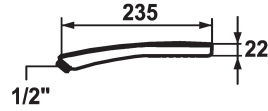

KWC BOSSANOVA Hand shower mono

Modell-Linie: BOSSANOVA | 26.000.111.040
Showers | Hand showers

KWC-No.

122491

chrome/urban grey

- * Hand shower KWC BOSSANOVA mono
- * TouchProtect - anti-scald protection thanks to the "double skin" principle
- * Angled hand shower hose connection, straight hose position

- * ErgoSkin - ergonomic grip, pleasant surface
- * Cleaning-friendly faceplate
- * Connecting thread 1/2"

Technical Data

Flow rate
Connection
Color code
Faucet_typ
Spray type
Acoustic group
material

12 l/min (3 bar)
G 1/2"
chrome/urban grey
Hand shower
fitJet
I
Plastic