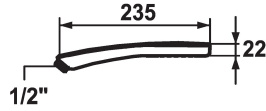

## KWC BOSSANOVA Hand shower mono

Modell-Linie: **BOSSANOVA** | 26.000.111.040  
Showers | Hand showers

### KWC-No.

**122491**  
chrome/urban grey

\* Hand shower KWC BOSSANOVA mono  
\* TouchProtect - anti-scald protection thanks to the "double skin" principle  
\* Angled hand shower hose connection, straight hose position

### Technical Data

Flow rate
Connection
Color code
Faucet_type
Spray_type
G_Acoustic group
material

12 l/min (3 bar)
G 1/2"
chrome/urban grey
Hand shower
fitJet
I
Plastic